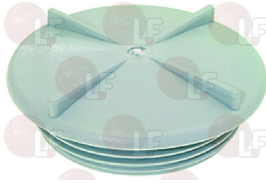

ELETTROBAR 406998
KOMEL 12145002
THIRODE 2001838H

Salt container and accessories

Suitable for:

3067603 CAP FOR SALT CONTAINER

COLGED REB480006
HOBART 139321-123

ELECTROLUX 069472
ZANUSSI 069472

ELETTROBAR 480006